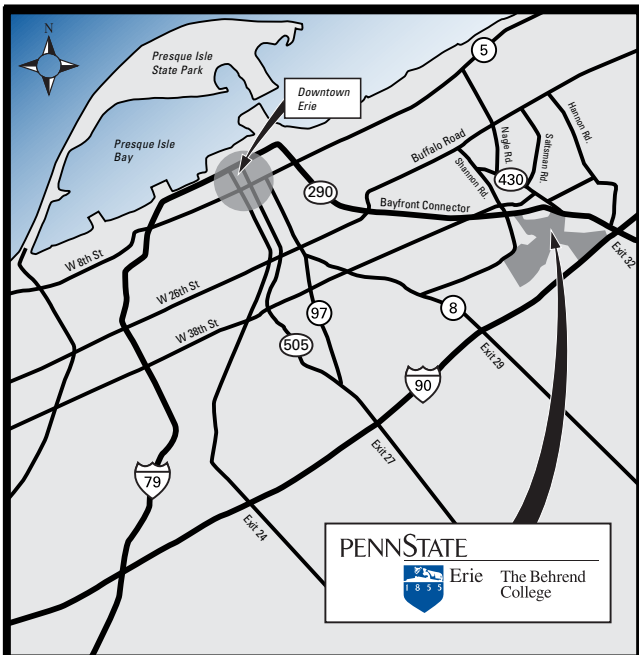

PENN STATE

Erie The Behrend College

To Knowledge Park and Early Learning Center

Take the Bayfront Connector east toward I-90. Turn right at the traffic light onto Knowledge Parkway. See inset map on reverse side.

| | | | |
|-----|----------------------------|----|-------------------|
| RCH | Roche Hall E6 | R1 | Almy Hall B6 |
| SMT | Smith Chapel & Carillon C3 | R2 | Lawrence Hall C4 |
| STH | South Cottage D5 | R3 | Niagara Hall C4 |
| STR | Stairtower C5 | R4 | Ohio Hall C6 |
| SDT | Studio Theatre D5 | R5 | Turnbull Hall D5 |
| TBL | Turnbull Hall D5 | R6 | Porcupine Hall C5 |
| WPG | Wilson Picnic Grove E5 | R7 | Senat Hall C5 |
| WTK | Witkowski Building E6 | R8 | Tiffany Hall B5 |
| ZRN | Zurn Building E6 | R9 | Tigress Hall C5 |

*See inset map on reverse side

At Penn State Behrend, students benefit from the resources and opportunities of a major research university provided in a welcoming student-centered college environment. The college offers more than forty degree programs, twenty-two NCAA Division III sports (eleven each for men and women), and more than 100 student clubs and organizations. The beautiful 864-acre campus is just minutes from downtown Erie along the Bayfront Connector and only about two hours from Pittsburgh, Cleveland, and Buffalo.

Directions to Campus

Pittsburgh: Take I-79 North to I-90 East to Exit 32

Cleveland: Take I-90 East to Exit 32

Buffalo: Take I-90 West to Exit 32

At Exit 32: Proceed west on I-290/Bayfront Connector for one mile