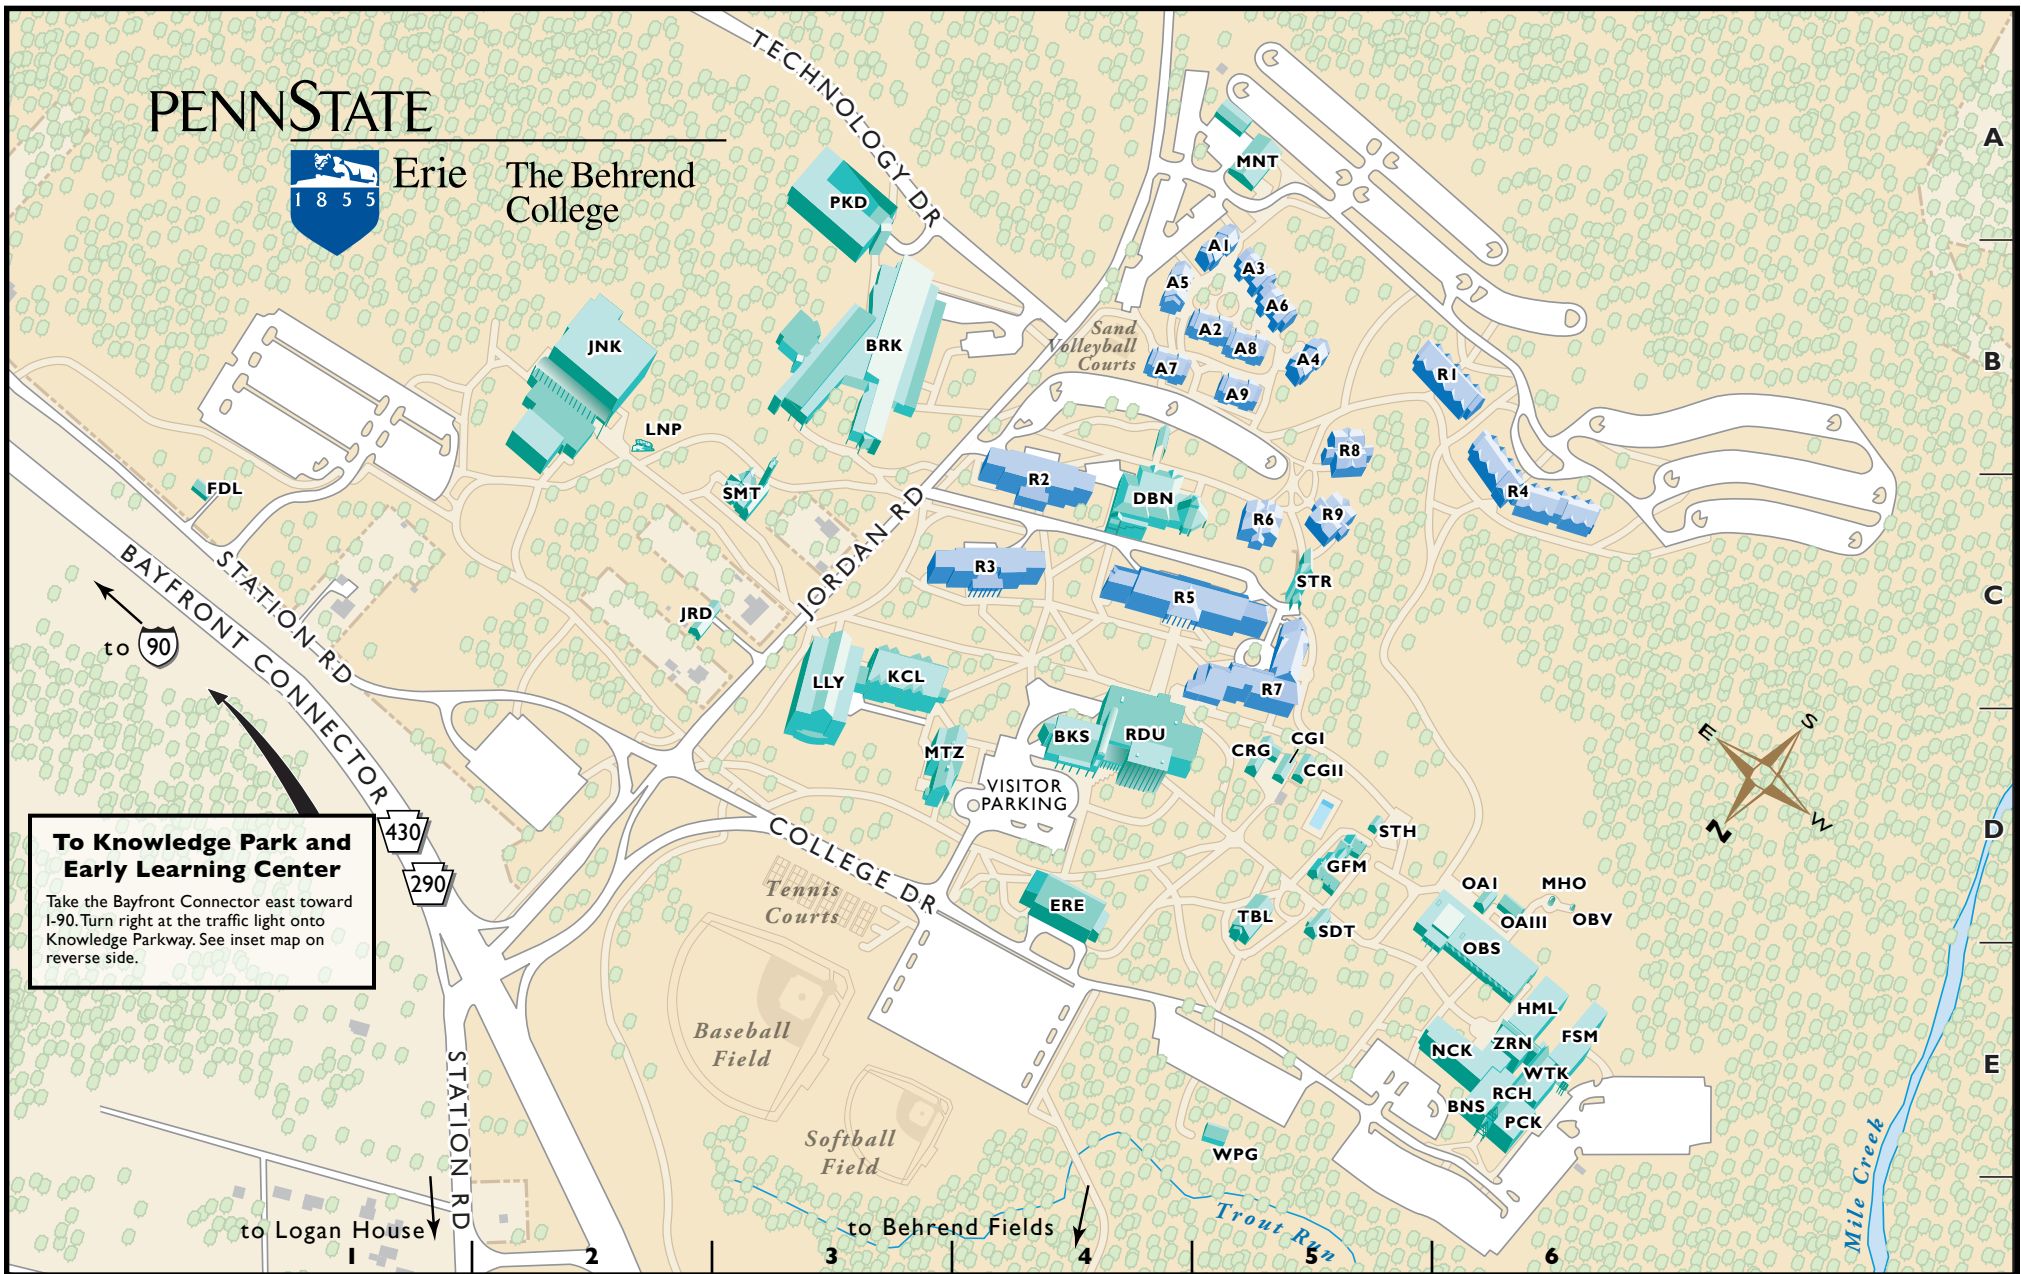

PENN STATE

Erie The Behrend College

To Knowledge Park and Early Learning Center

Take the Bayfront Connector east toward I-90. Turn right at the traffic light onto Knowledge Parkway. See inset map on reverse side.

| | | | | | |
|------|----------------------------|-----|------------------------------|-------|------------------------------|
| BNS | Benson Building E6 | GFM | Glenhill Farmhouse D5 | MHO | Mehalso Observatory D6 |
| BKS | Bookstore D4 | HML | Hammermill Building E6 | MTZ | Metzgar Center D3 |
| BRK | Burke Center B3 | JRD | Jordan Rd Office Building C2 | NCK | Nick Building E6 |
| CRG | Carriage House D5 | JNK | Junker Center B2 | OBV | Observatory D6 |
| CGI | Carriage House Annex I D5 | KCL | Kochel Center C3 | OAI | Otto Behrend Annex I D6 |
| CGII | Carriage House Annex II D5 | LLY | Lilley Library C3 | OAIII | Otto Behrend Annex III D6 |
| DBN | Dobbins Dining Hall C4 | LNP | Lion Plaza B2 | OBS | Otto Behrend Science Bldg E6 |
| ERE | Erie Hall D4 | LGN | Logan House* | PKD | Parking Deck A3 |
| FSM | Fasenmyer Building E6 | LCH | Logan Carriage House* | PCK | Prischak Building E6 |
| FDL | Federal House C1 | MNT | Maintenance A5 | RDU | Reed Union Building D4 |

*See inset map on reverse side

At Penn State Behrend, students benefit from the resources and opportunities of a major research university provided in a welcoming student-centered college environment. The college offers more than forty degree programs, twenty-two NCAA Division III sports (eleven each for men and women), and more than 100 student clubs and organizations. The beautiful 864-acre campus is just minutes from downtown Erie along the Bayfront Connector and only about two hours from Pittsburgh, Cleveland, and Buffalo.

Directions to Campus

Pittsburgh: Take I-79 North to I-90 East to Exit 32

Cleveland: Take I-90 East to Exit 32

Buffalo: Take I-90 West to Exit 32

At Exit 32: Proceed west on I-290/Bayfront Connector for one mile